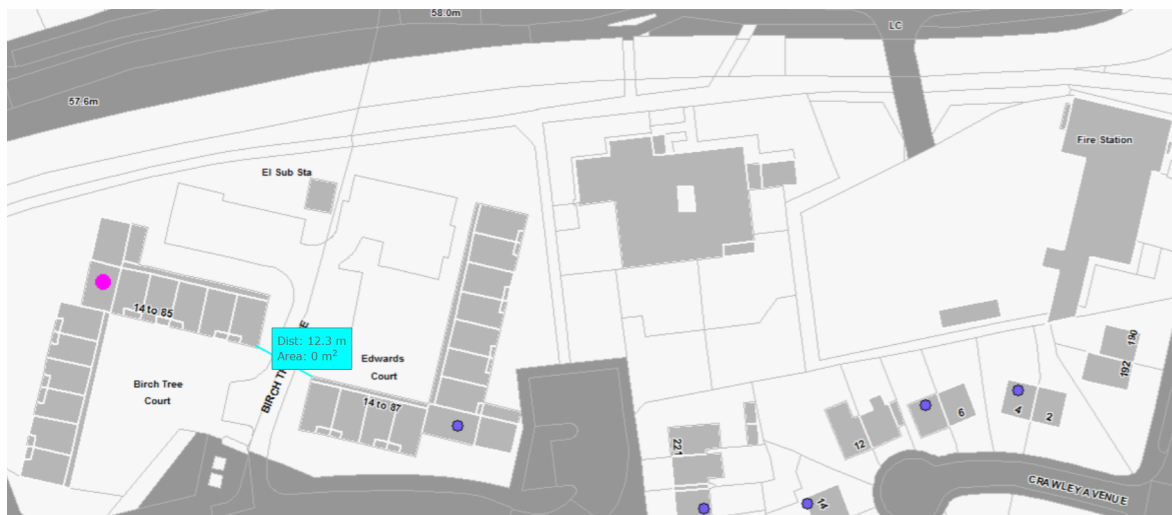

# Surrounding Area Map and OS Map

Birch Tree court is located in an area with a mix of housing and industrial buildings including a sister building, Edwards Court within close proximity.

The area is bounded by three main Roads, one of which has tracks for a live tram service.

The GIS map below shows the sister court, 'Edwards' is located approximately 12m away from Birch Tree court therefore, any significant fire in Birch Tree Court could mean also evacuating Edwards Court following assessment by the Fire Service. The head office for WCHG is located just across the road and the Fire Station on Brownley Road which is only a 3-minute drive from the court and can be seen on the above and below map.

OS map.